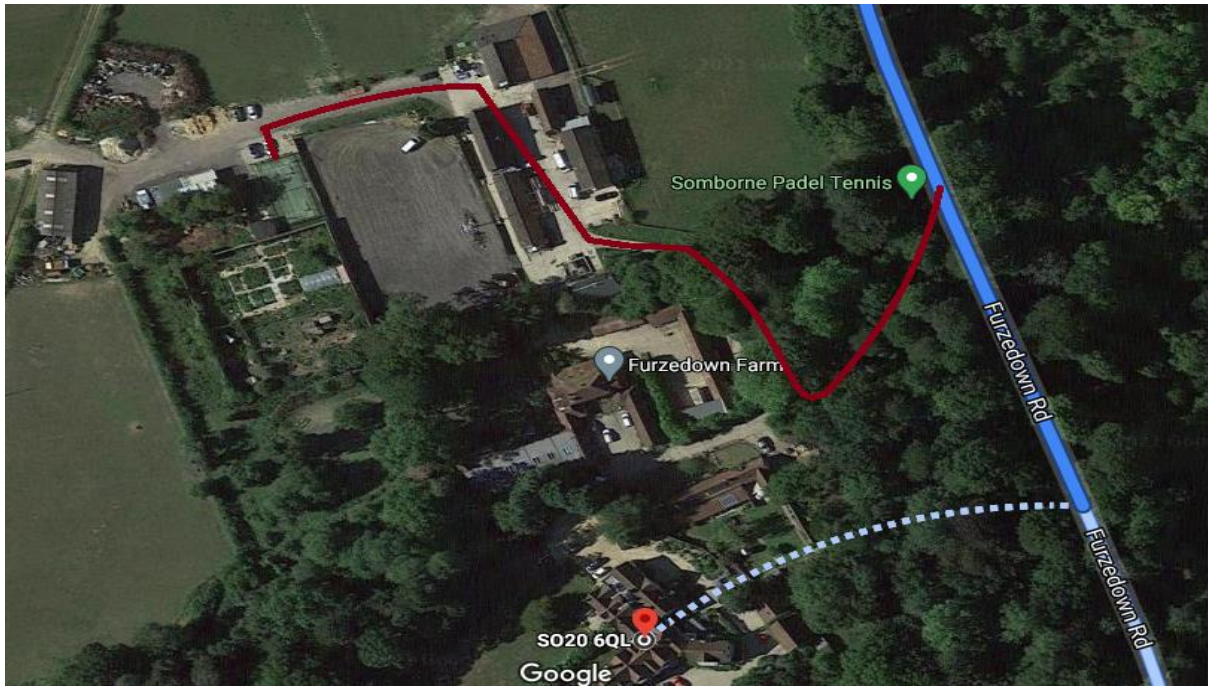

Somborne Padel Tennis, Furzedown Farm,

Furzedown Road, Kings Somborne, SO20 6NL

What3words: tortoises.issue.retain

Somborne Padel Tennis does appear on Google maps and Waze.

Please note that the best postcode to use is actually SO20 6QL as this gets you closer to the court. See below for details.

From Kings Somborne:-

After you come out of Kings Somborne you will go down into a dip and up again then the road will become tree lined (about 1 mile from Kings Somborne). About 0.3 miles after entering the trees you bear right up the driveway (second drive after entering the trees and about 100m before SO20 6QL destination). After turning off the main road after about 30m bear right and after winding through the trees turn right again. You will pass between some buildings and exit in the far left corner. After another 30m you will see the court on the left.

Please note that the dark red line indicates the route to take before reaching SO20 6QL destination.

From Romsey (Braishfield):-

Follow directions to SO20 6QL but continue another 100m past the destination turning and take the next sharp turning on your left. After turning off the main road after about 30m bear right and after winding through the trees turn right again. You will pass between some buildings and exit in the far left corner. After another 30m you will see the court on the left.

Please note that the dark red line leads from the SO20 6QL destination point.